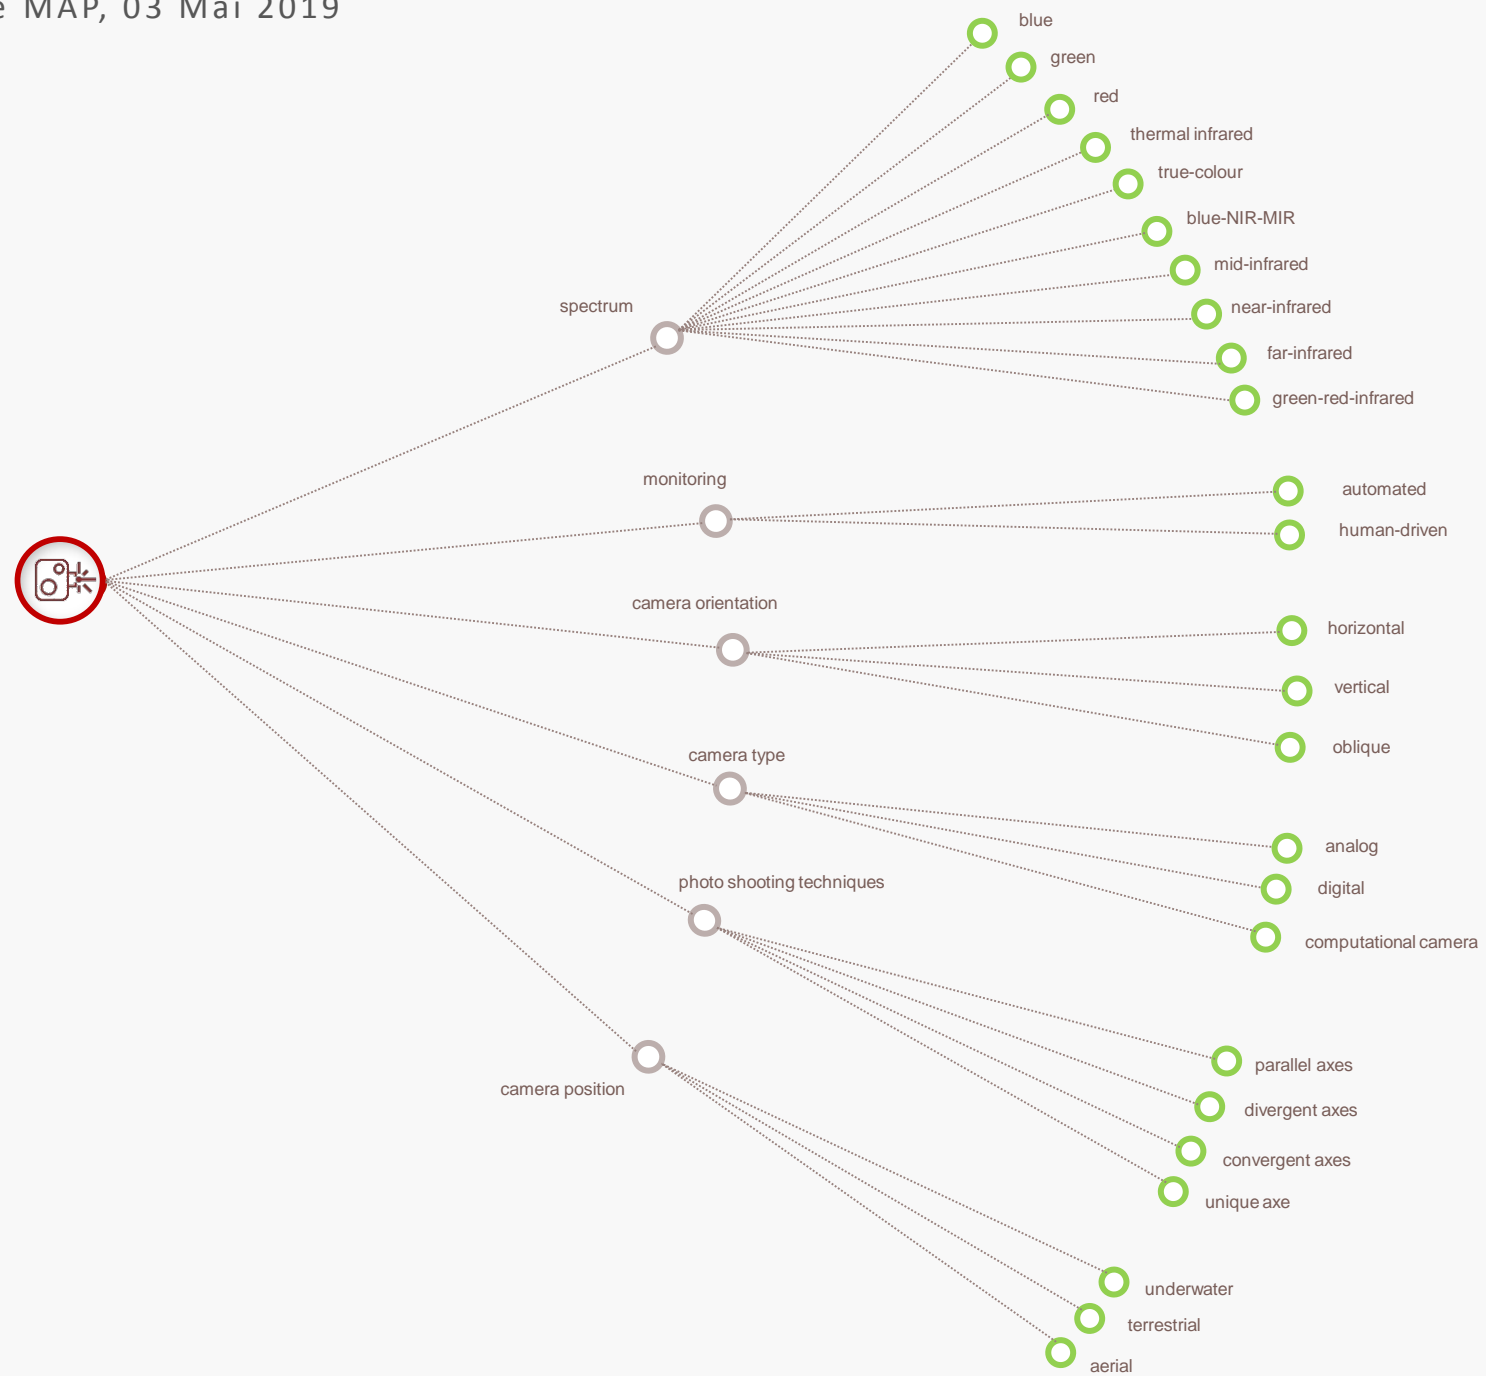

Séminaire MAP, 03 Mai 2019

data collection and acquisition

Mémorisation de ressources numériques et d'activités

Séminaire MAP, 03 Mai 2019

multispectral imaging

concepts de base et leurs relations

*base de données
vocabulaire contrôlé*

MEMORIA

MEMORIA

MEMOrisation de Ressources numériques et d'Activités

Hide >

image-based mode
 Iwona Dudek

Add new

- author *(source)*
- composition
- expertise
- individual
- infrastructure
- object of study
- organisation
- output
- process
- project
- publication
- source
- toponym
- ...
- new term

object of study >

Specify the object(s) of study described or represented in the output.

Select existing object(s) of study from the list. Browse ...

Add new one object(s) of study. Add new

OUTPUT

object of study

Qualify the object of the study's scale >

Specify the localisation of the object, using a hierarchy of toponyms >

Add new toponym(s) >

Latitude > Longitude >

Altitude (m) >  

Specify the temporal coverage of object's lifetime >