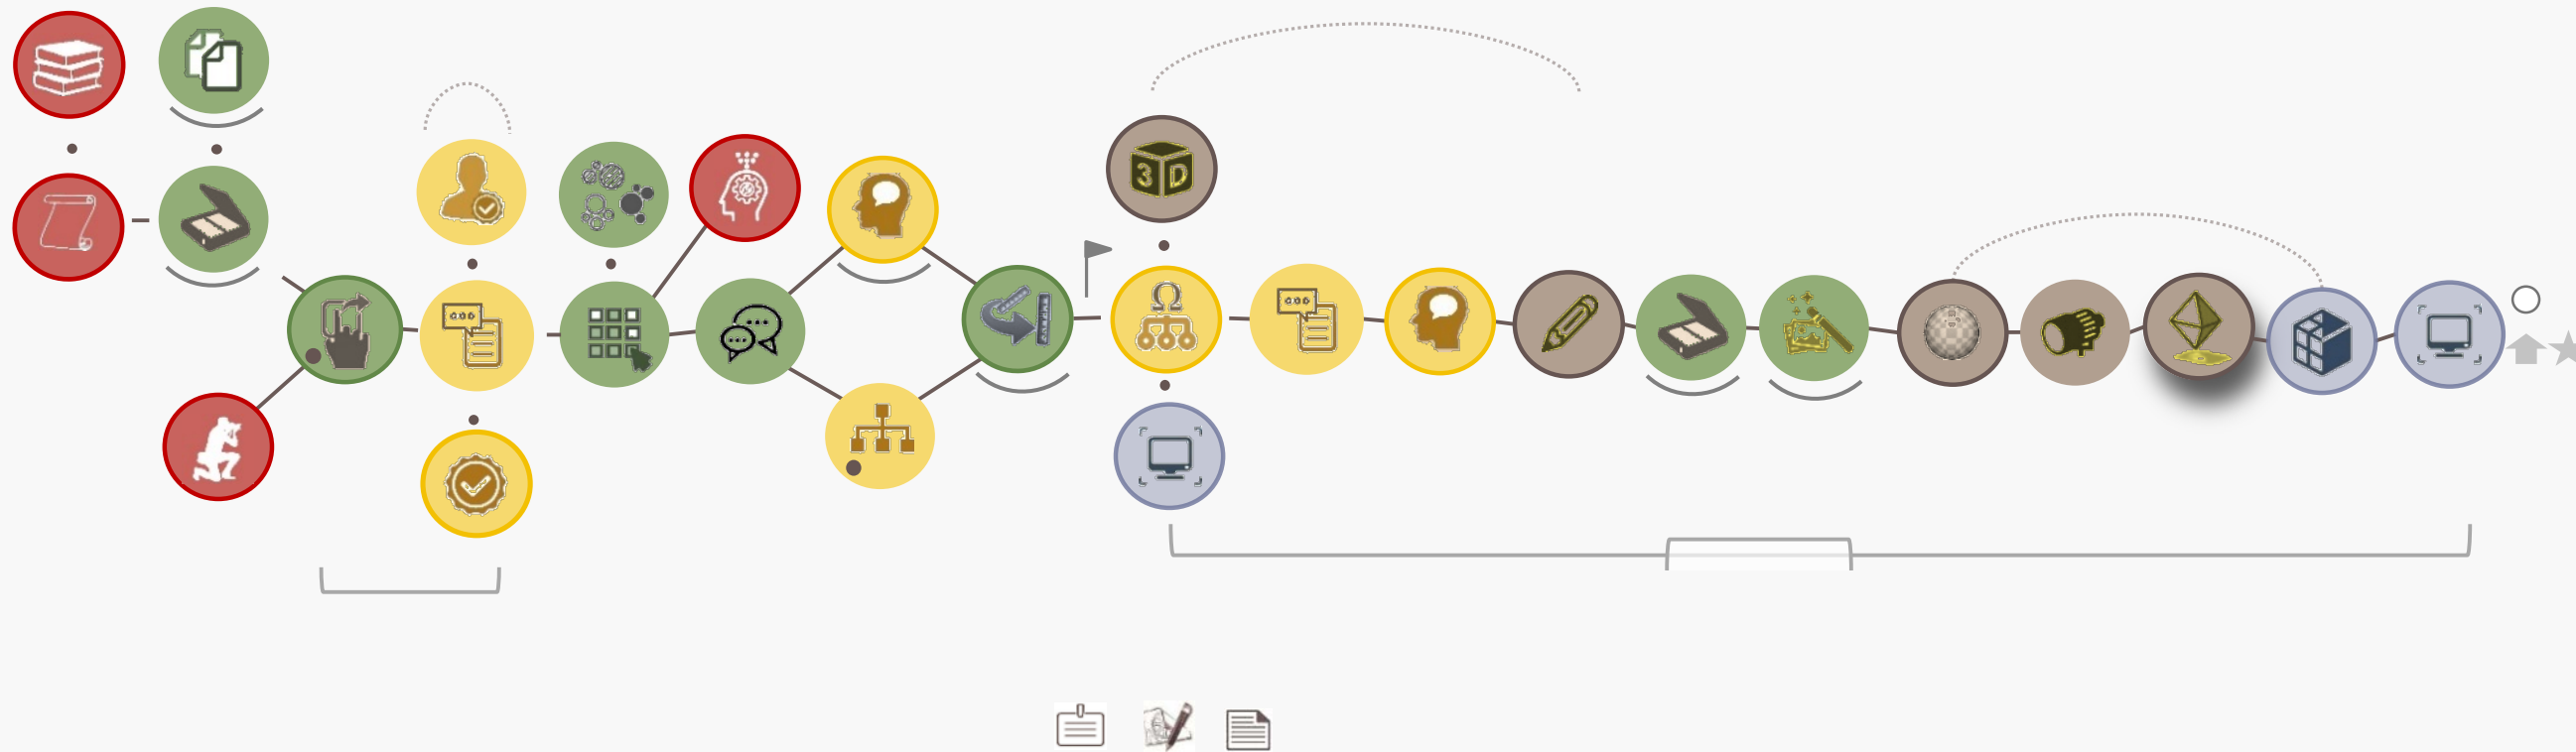

Add new object of study >

Specify the name of the object of study >

-  *movable object*
-  *immovable artefact or group of immovable artefacts*
-  *architectural components or group of components*
-  *a part of building*
-  *building or ensemble of buildings*
-  *earthworks, grots and mines*
-  *civil engineering structures*
-  *urban fabric*
-  *roads and communication networks*
-  *notable open spaces or sites*
-  *landscape ensemble*

Qualify the object of the study's scale >

Specify the localisation of the object, using a hierarchy of toponyms >

Add new toponym(s) >

Latitude > Longitude >

Altitude (m) >  

Specify the temporal coverage of object's lifetime >

data filtering and treatment
 data analysis
 data collection / acquisition
 added value procedural activities
 finalisation

processus de production des reconstructions virtuelles de l'ancien hôtel de ville de Cracovie (1997-2000)