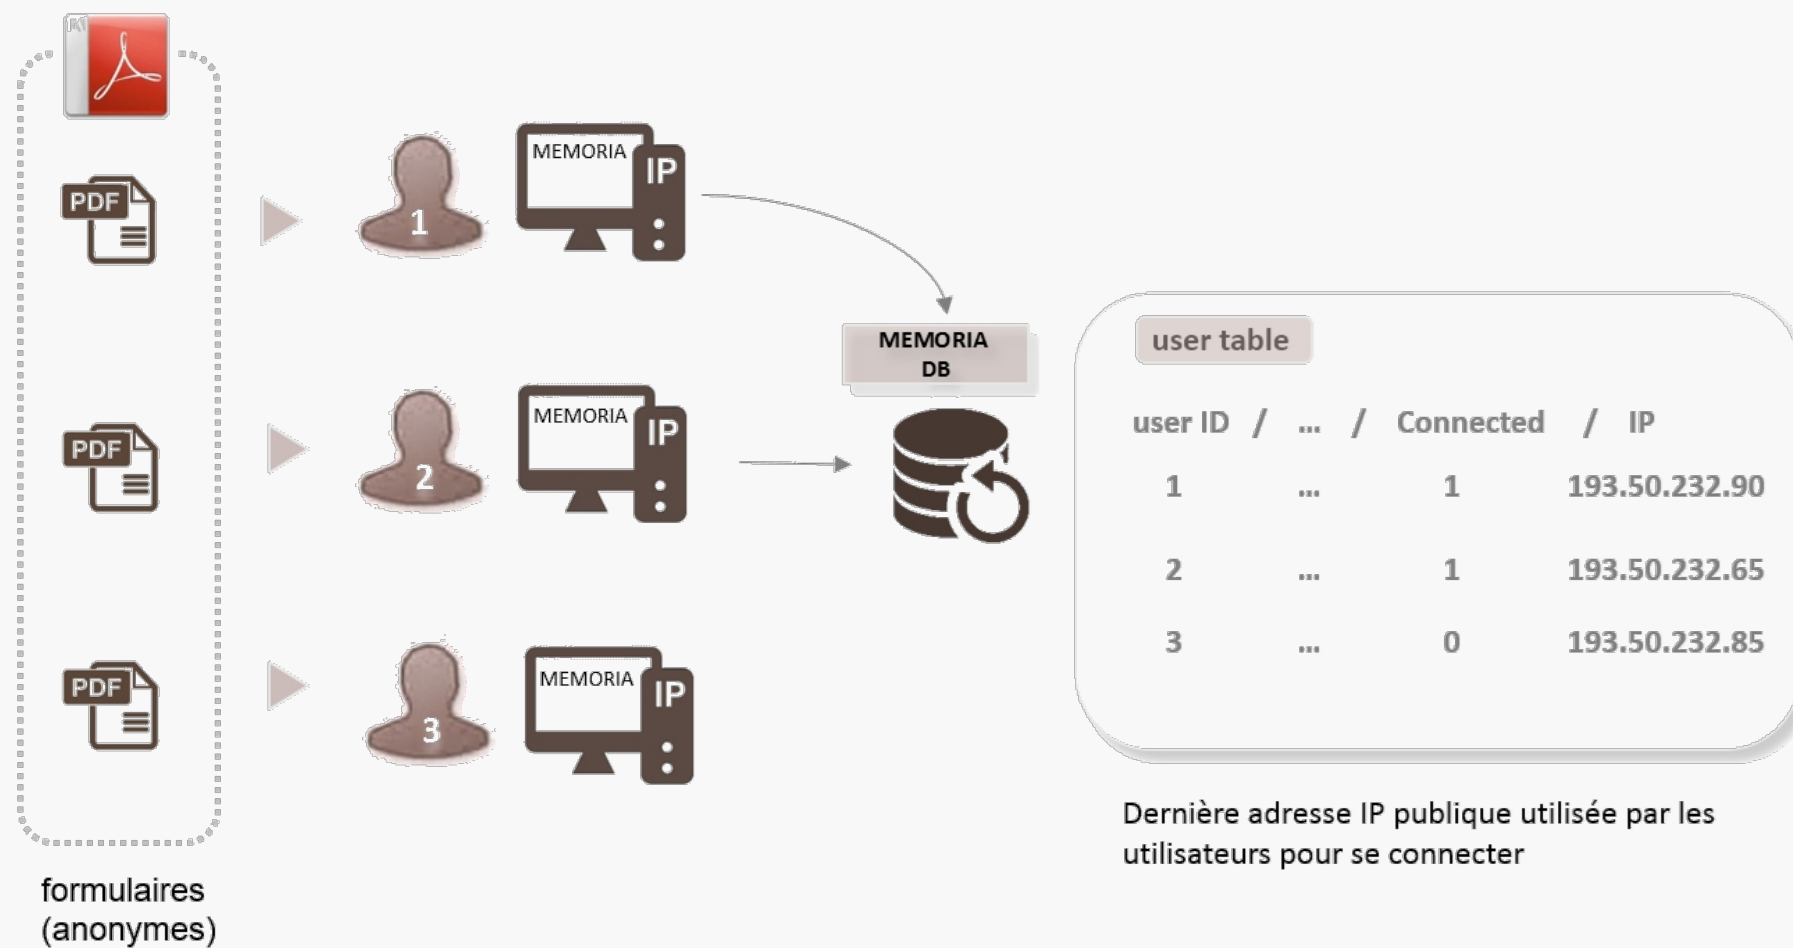

protocole d'alimentation de la base de données MEMORIA à partir de formulaires PDF téléversables en temps décalé