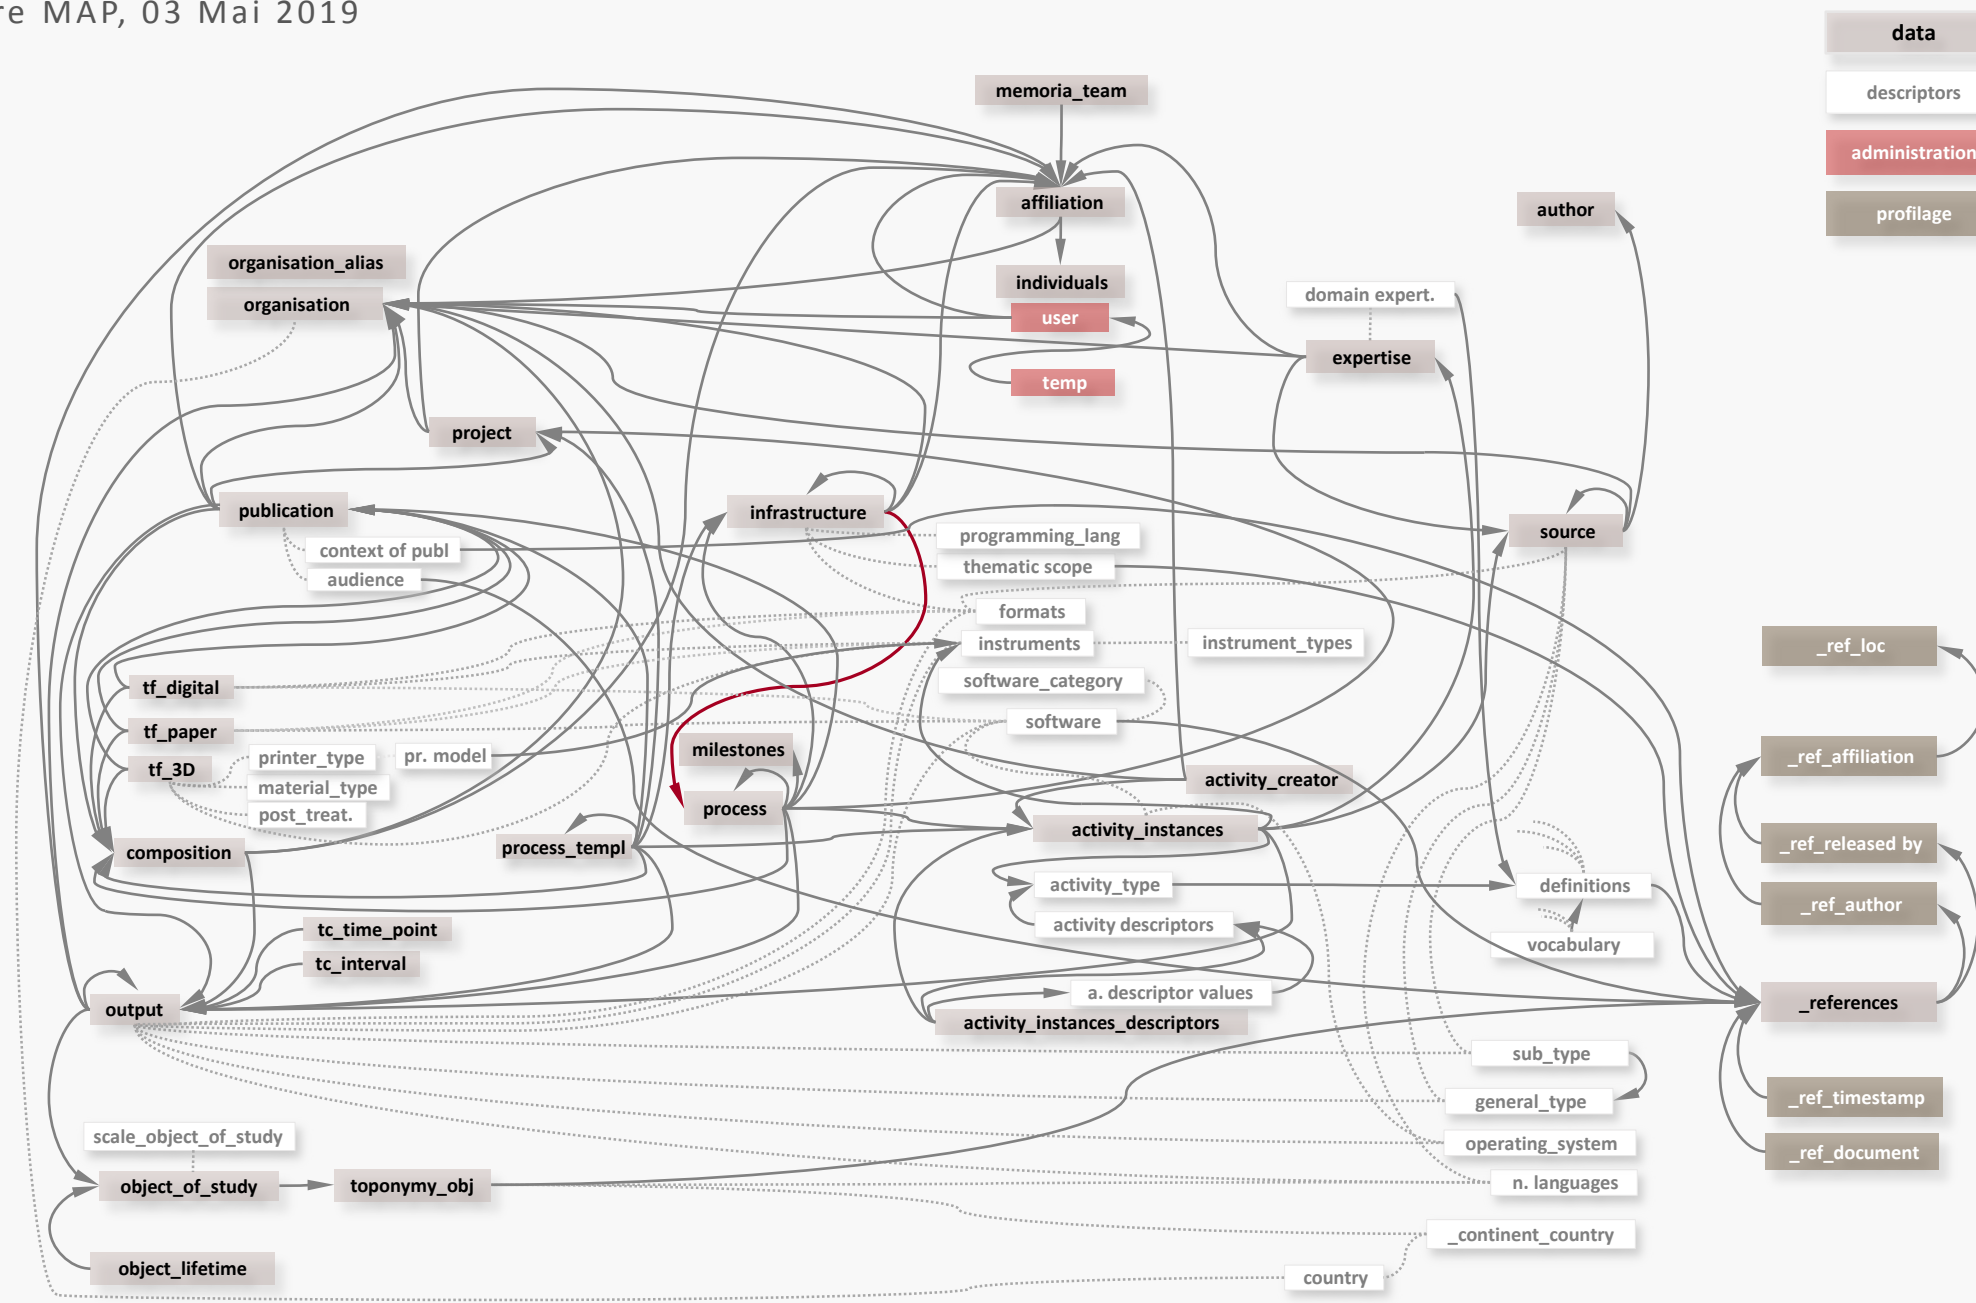

Séminaire MAP, 03 Mai 2019

data collection and acquisition

Mémorisation de ressources numériques et d'activités

Séminaire MAP, 03 Mai 2019

multispectral imaging

concepts de base et leurs relations

*base de données
vocabulaire contrôlé*

MEMORIA

MEMORIA

MEMOrisation de Ressources numériques et d'Activités

Hide >

image-based mode
 Iwona Dudek

Add new

- author *(source)*
- composition
- expertise
- individual
- infrastructure
- object of study
- organisation
- output
- process
- project
- publication
- source
- toponym
- ...
- new term

object of study >

Specify the object(s) of study described or represented in the output.

Select existing object(s) of study from the list. Browse ...

Add new one object(s) of study. Add new

OUTPUT

object of study

Qualify the object of the study's scale >

Specify the localisation of the object, using a hierarchy of toponyms >

Add new toponym(s) >

Latitude > Longitude >

Altitude (m) >  

Specify the temporal coverage of object's lifetime >